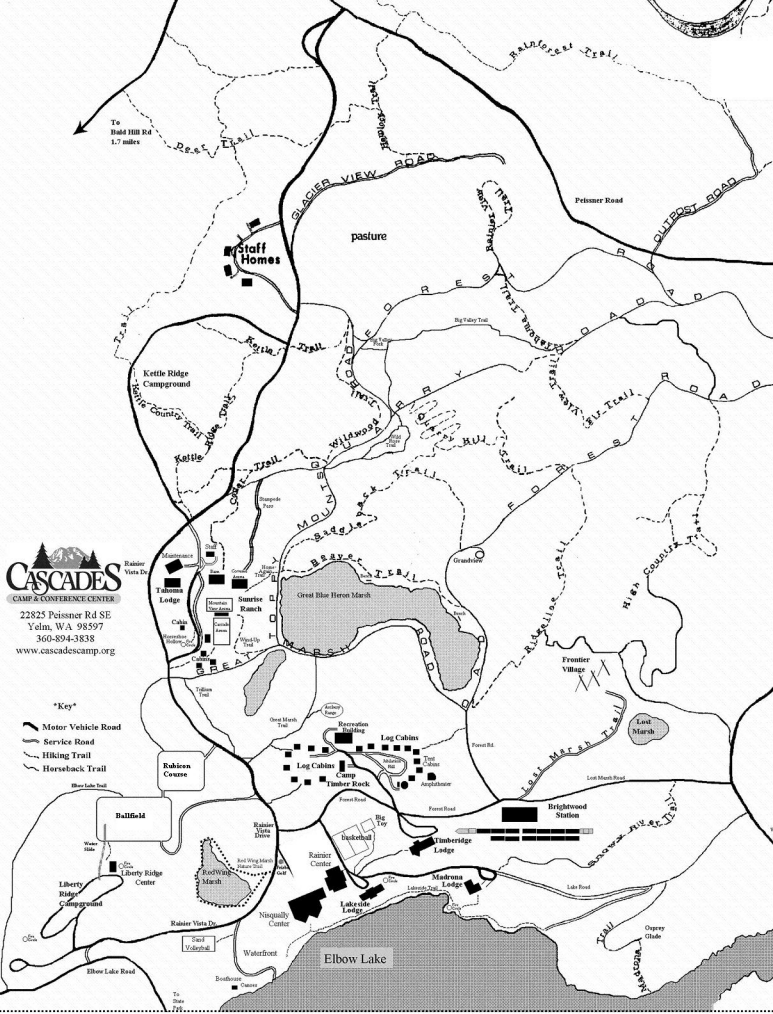

To
Hold Hill Rd
1.7 miles

CASCADES
CAMP & CONFERENCE CENTER
22825 Peissner Rd SE
Yelm, WA 98597
360-894-3838
www.cascadescamp.org

- *Key***
- Motor Vehicle Road
 - Service Road
 - Hiking Trail
 - Horseback Trail